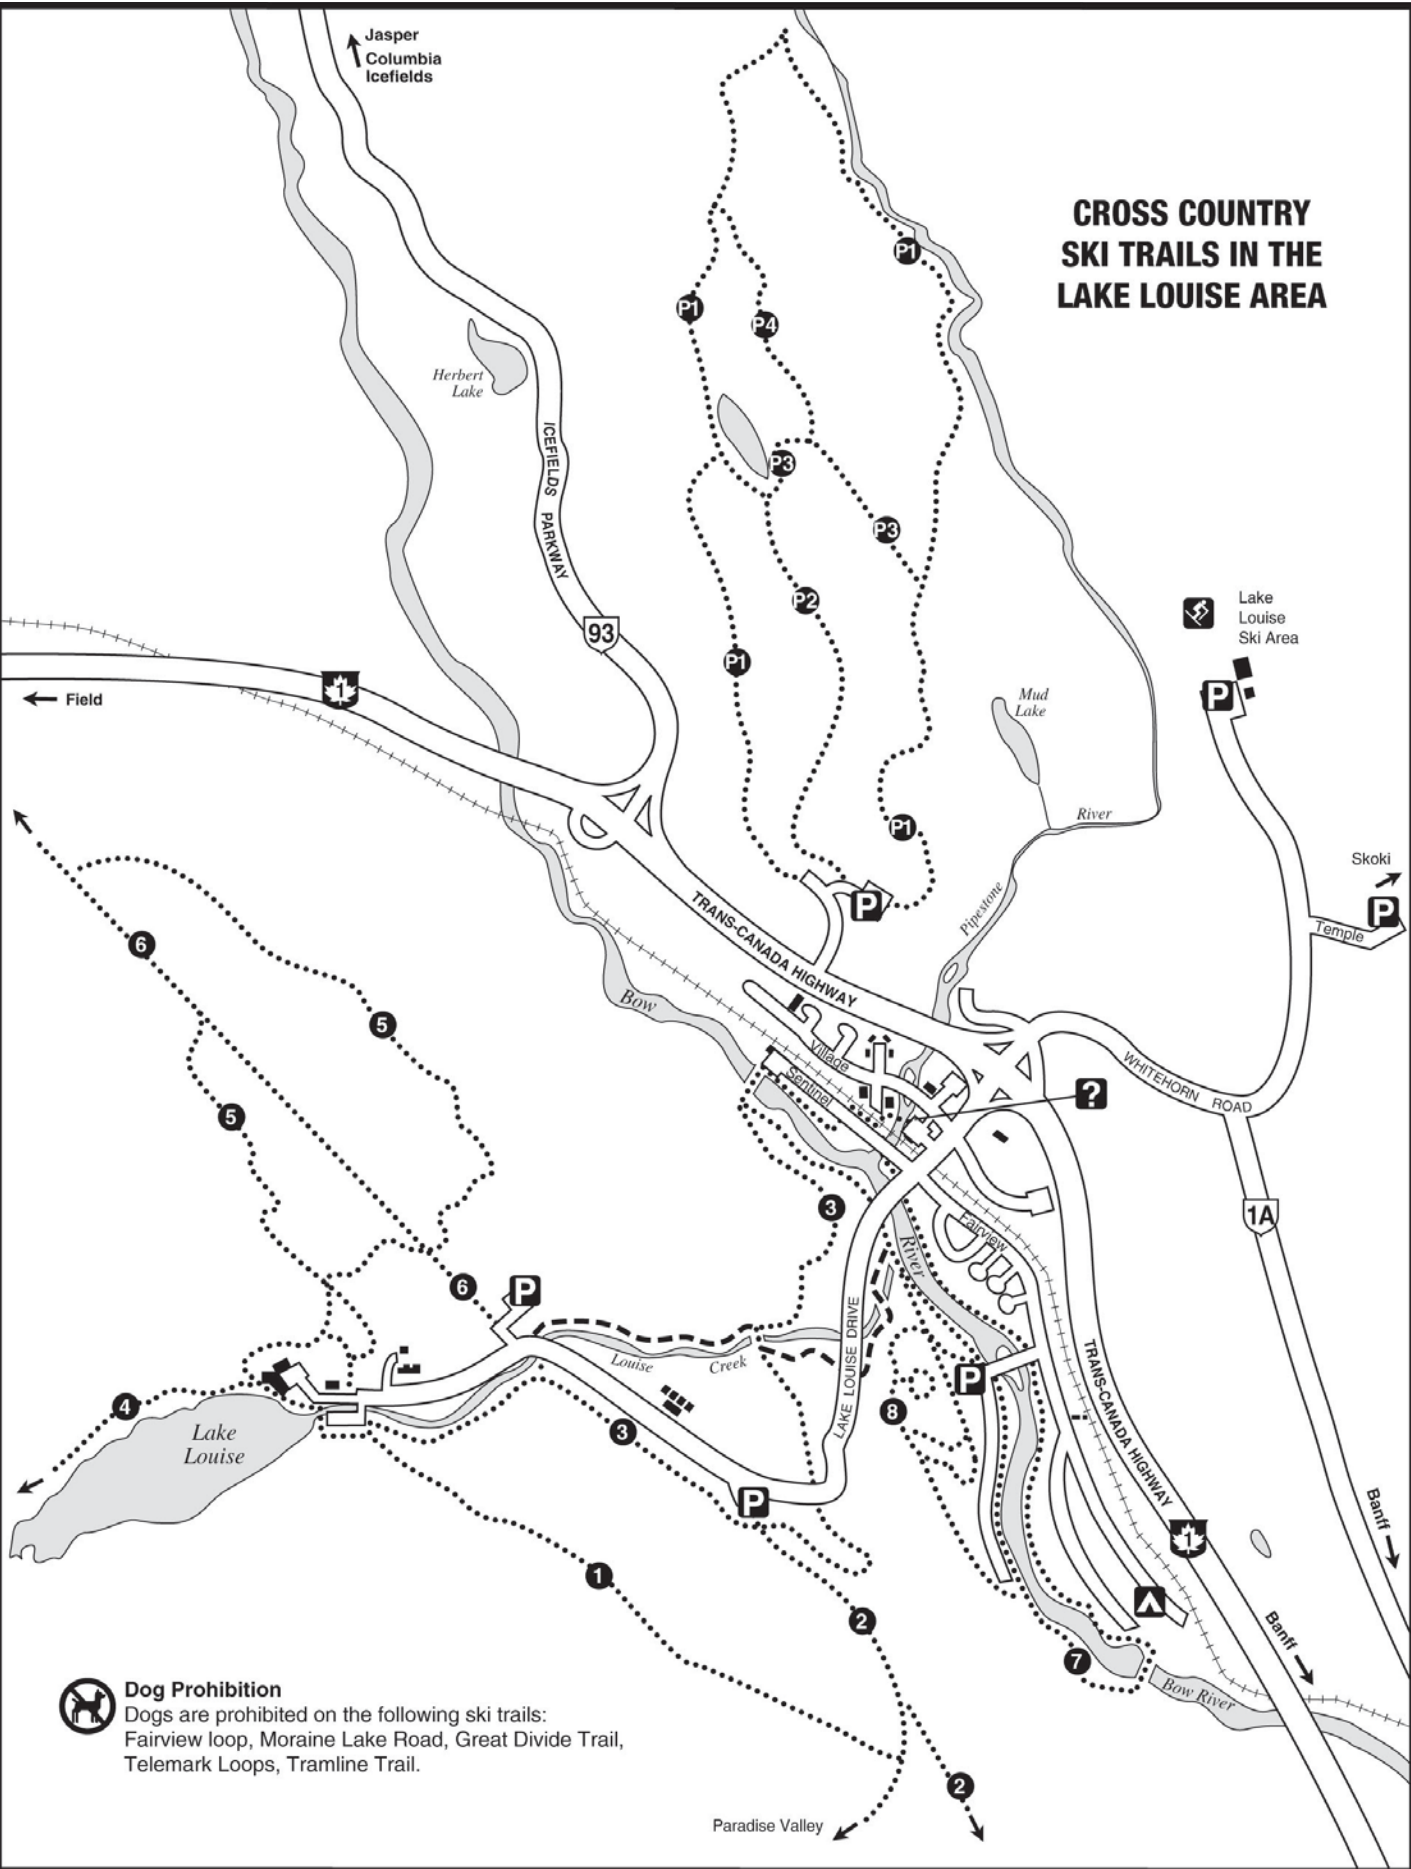

CROSS COUNTRY SKI TRAILS IN THE LAKE LOUISE AREA

Dog Prohibition

Dogs are prohibited on the following ski trails:
 Fairview loop, Moraine Lake Road, Great Divide Trail,
 Telemark Loops, Tramline Trail.